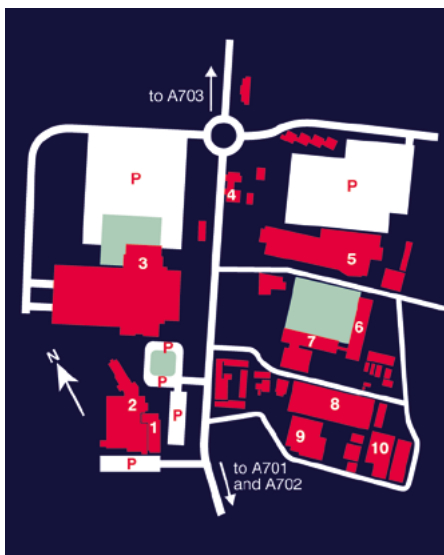

# Campus Maps

THE UNIVERSITY  
*of* EDINBURGH

## Easter Bush Campus

- 1 Riddell-Swan Veterinary Cancer Centre
- 2 Hospital for Small Animals
- 3 Royal (Dick) School of Veterinary Studies – Teaching Building
- 4 Campus Service Centre
- 5 Roslin Institute Building
- 6 Sir Alexander Robertson Building
- 7 Farm Animal Practice and Equine Clinical Unit
- 8 Equine Hospital
- 9 Farm Animal Hospital
- 10 Scintigraphy and Exotic Animal Unit

## Little France Campus

- 1 Clinical Research Imaging Centre
- 2 Queen's Medical Research Institute
- 3 Chancellor Building
- 4 Anne Rowling Regenerative Neurology Clinic
- 5 Scottish Centre for Regenerative Medicine