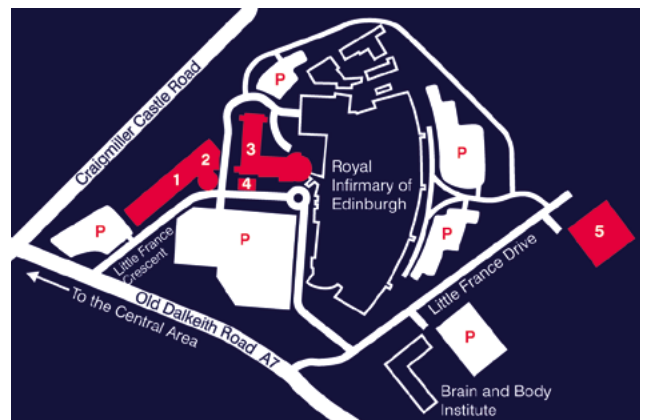

# The University in the city

## Easter Bush Campus

- 1 Riddell-Swan Veterinary Cancer Centre
- 2 Hospital for Small Animals
- 3 Royal (Dick) School of Veterinary Studies – Teaching Building
- 4 Campus Service Centre
- 5 Roslin Institute Building
- 6 Sir Alexander Robertson Building
- 7 Farm Animal Practice and Equine Clinical Unit
- 8 Equine Hospital
- 9 Farm Animal Hospital
- 10 Scintigraphy and Exotic Animal Unit

## Little France Campus

- 1 Clinical Research Imaging Centre
- 2 Queen's Medical Research Institute
- 3 Chancellor Building
- 4 Anne Rowling Regenerative Neurology Clinic
- 5 Scottish Centre for Regenerative Medicine