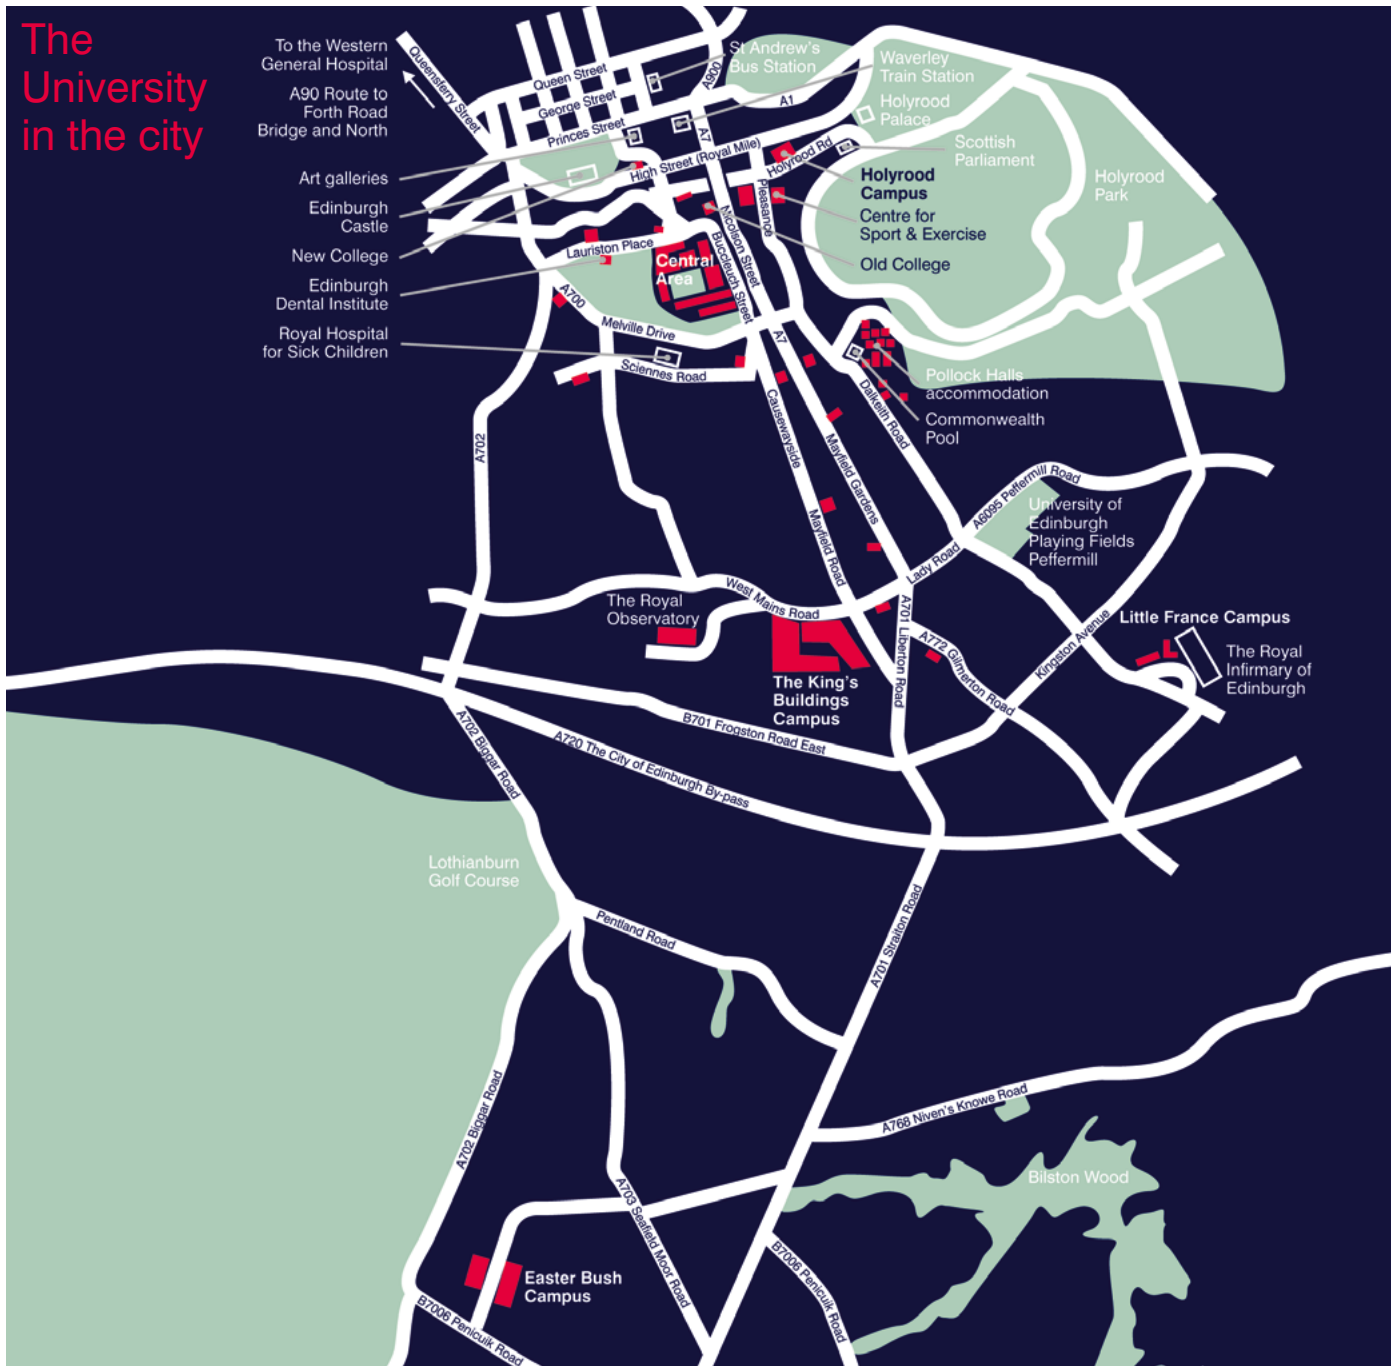

[www.ed.ac.uk/maps](http://www.ed.ac.uk/maps)

# Campus Maps

THE UNIVERSITY  
*of* EDINBURGH

# The University in the city

## Little France Campus

- 1 Clinical Research Imaging Centre
- 2 Queen's Medical Research Institute
- 3 Chancellor Building
- 4 Anne Rowling Regenerative Neurology Clinic
- 5 Scottish Centre for Regenerative Medicine